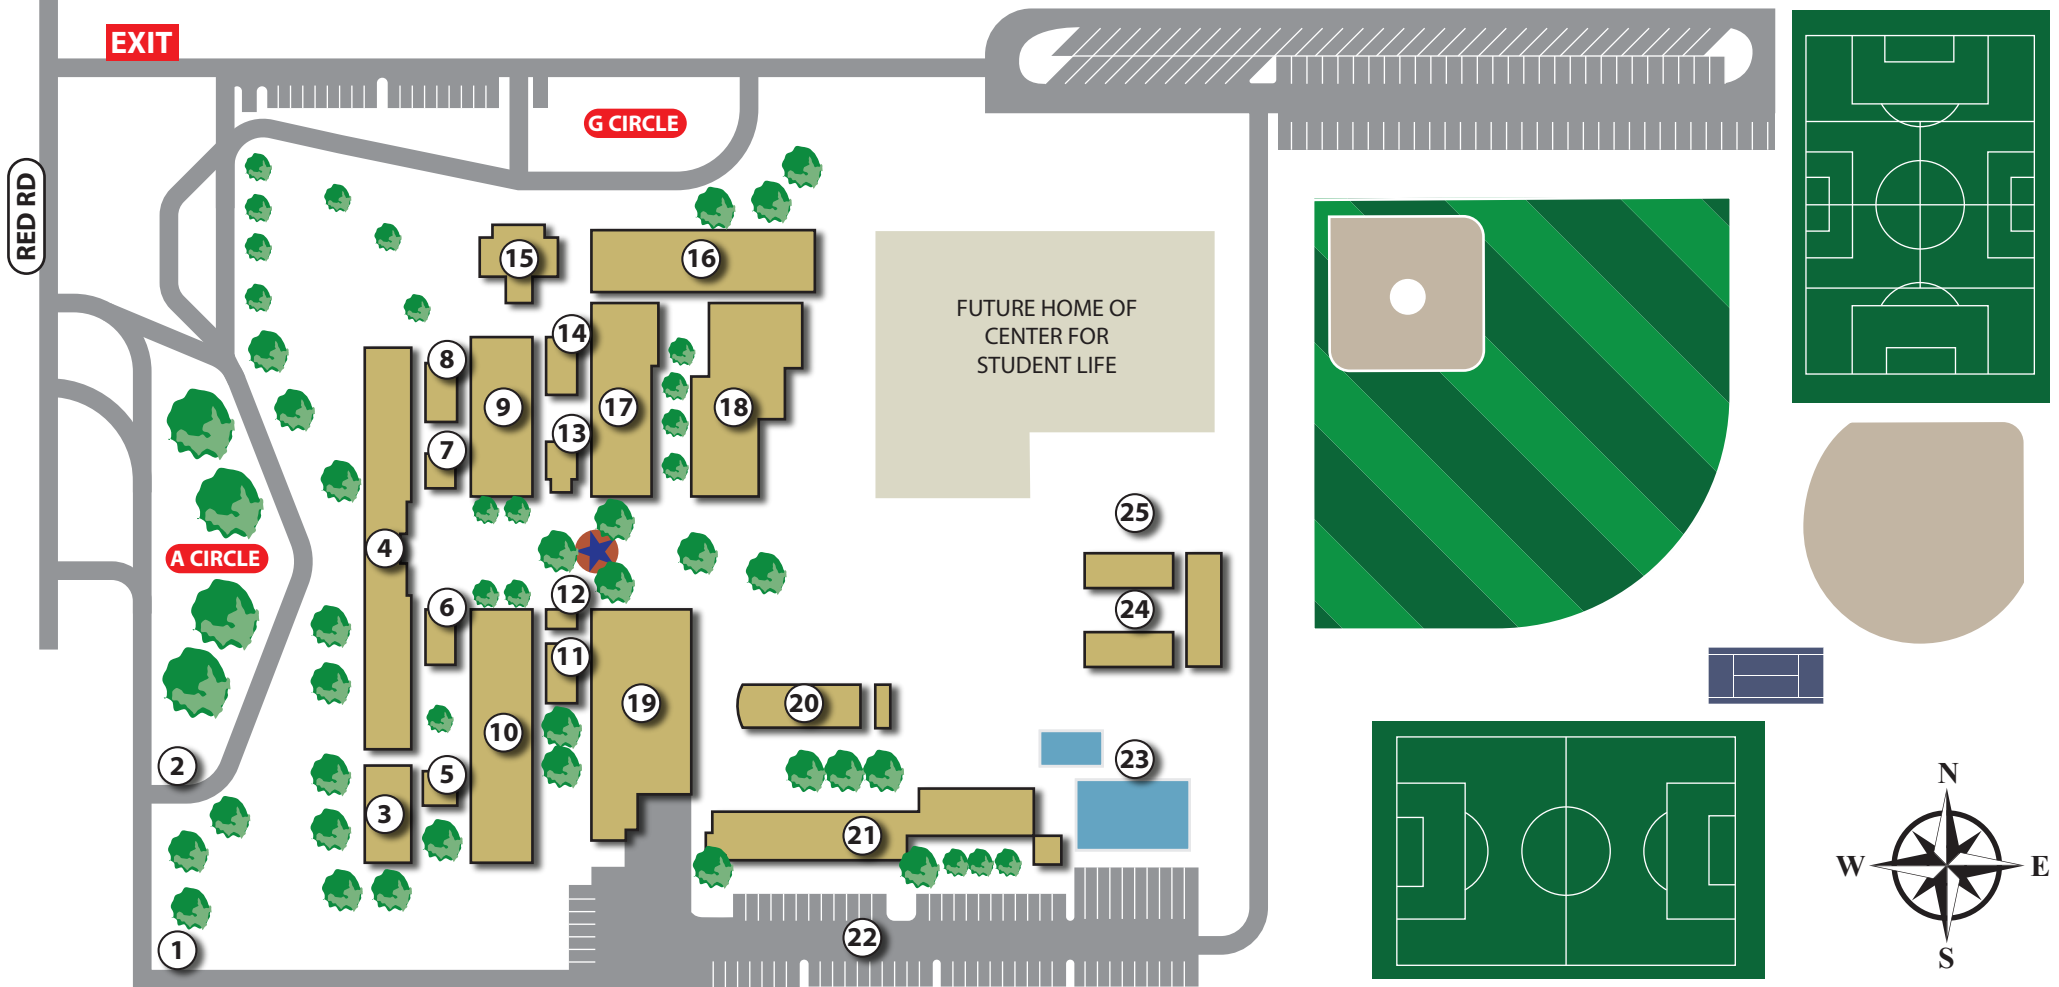

# Gulliver Preparatory School

**Marian C Krutulis PK-8 Campus**

12595 Red Rd  
Coral Gables, FL

A - LS & PS Admin....	4	D Building .....	17	F Parking Lot .....	22	Restrooms .....	11	Tennis Courts .....	25
Administration.....	7	E Building / Dining ...	19	First Aid .....	12	Science .....	8	***	-
Band Room.....	15	F Building .....	21	Foreign Language ...	5	Staff Entrance .....	1	***	-
A Building.....	3	G Building .....	16	Main Entrance .....	2	Storage/Restrooms ...	13	***	-
B Building.....	9	H Building .....	20	Media Room .....	14	Swimming Pools .....	23	***	-
C Building.....	10	L Building / MS Offices ..	18	Mods .....	24	Technology Room .....	6	***	-

Illustration by: [www.building-maps.com](http://www.building-maps.com)©

# MCK Campus

Illustration by: www.building-maps.com©