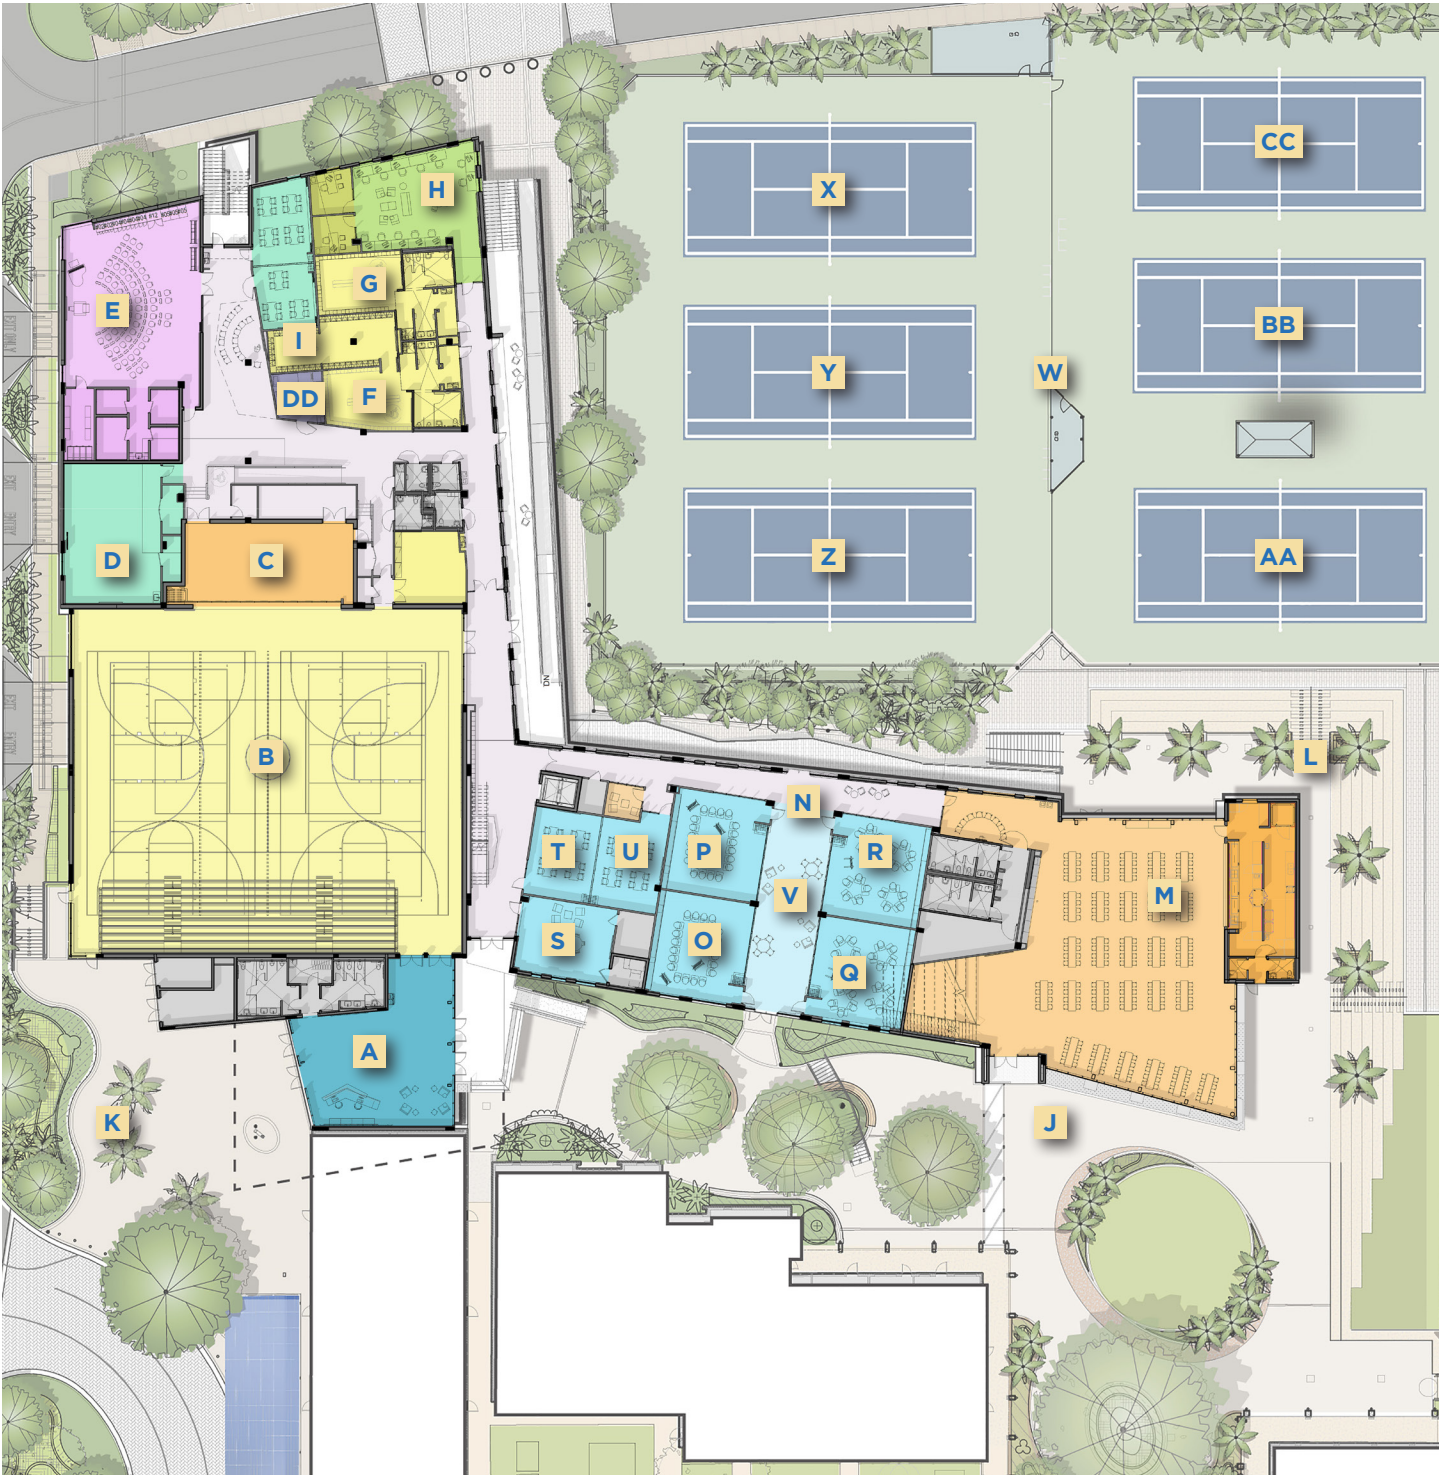

GulliverPrep
UNPARALLELED

PHASE II
MARIAN C. KRUTULIS PK-8 CAMPUS

Updated March 6, 2025

CENTER FOR STUDENT LIFE - 1ST FLOOR

NAMING OPPORTUNITIES

KEY LETTER	LOCATION	VALUE
	Center for Student Life	NAMED
A	Lobby	NAMED
B	Gym	NAMED
C	Stage	NAMED
D	Drama Lab	AVAILABLE
E	Music Rehearsal Hall	NAMED
F	Athletic Locker Room 1	AVAILABLE
G	Athletic Locker Room 2	AVAILABLE
H	Athletics Office	AVAILABLE
I	Varsity Baseball Locker Room	AVAILABLE
J	Courtyard	NAMED
K	Entry Plaza	NAMED
L	Outdoor Spanish Steps	NAMED
M	Commons	NAMED
N	Collaboration Wing	NAMED
O	Collaboration Classroom 1	NAMED
P	Collaboration Classroom 2	AVAILABLE
Q	Collaboration Classroom 3	AVAILABLE
R	Collaboration Classroom 4	AVAILABLE
S	Flexible Space	AVAILABLE
T	Collaboration Classroom 6	NAMED
U	Collaboration Classroom 7	NAMED
V	Collaboration Space	AVAILABLE
W	Tennis Complex	AVAILABLE
X-CC	Individual Courts (4 remaining)	AVAILABLE
DD	Athletic Training Room	NAMED

Named spaces as of March 6, 2025

To discuss naming opportunities that are meaningful to you and your family, contact Natalie White at nwhite@gulliverprep.org.

CENTER FOR STUDENT LIFE - 2ND FLOOR

NAMING OPPORTUNITIES

KEY LETTER	LOCATION	VALUE
A	Arts Wing	NAMED
B	Dance Lab	NAMED
C	Choral Lab	NAMED
D	3D Art Lab	NAMED
E	2D Art Lab	AVAILABLE
F	Art Lab Patio	AVAILABLE
G	STEM Wing	NAMED
H	Raider Student Network	AVAILABLE
I	Flex Lab 1	NAMED
J	Flex Lab 2	AVAILABLE
K	Flex Lab 3	AVAILABLE
L	Flex Lab 4	AVAILABLE
M	Collaboration Space	AVAILABLE
N	Indoor Spanish Steps	NAMED