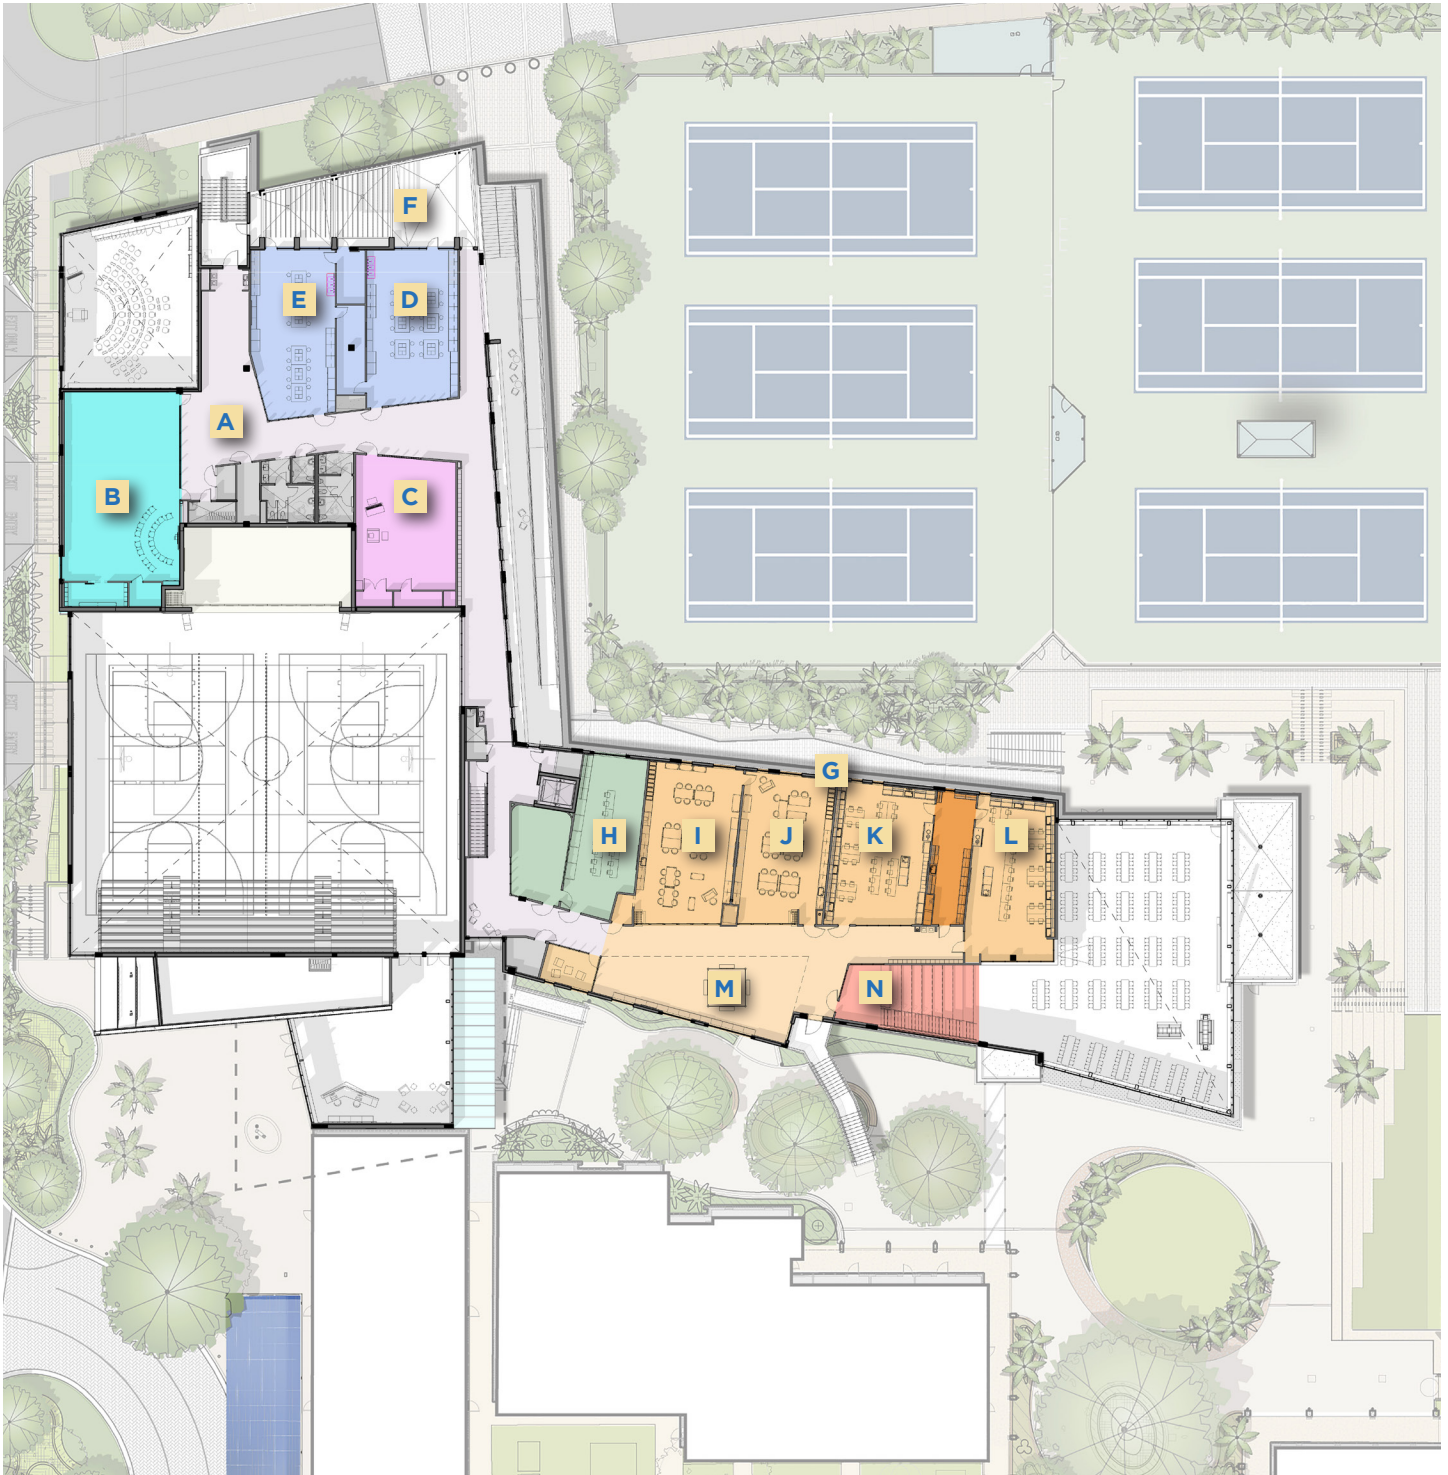

GulliverPrep
UNPARALLELED

PHASE II
MARIAN C. KRUTULIS PK-8 CAMPUS

Updated March 6, 2025

CENTER FOR STUDENT LIFE - 1ST FLOOR

NAMING OPPORTUNITIES

KEY LETTER	LOCATION	VALUE
	Center for Student Life	NAMED
A	Lobby	NAMED
B	Gym	NAMED
C	Stage	NAMED
D	Drama Lab	AVAILABLE
E	Music Rehearsal Hall	NAMED
F	Athletic Locker Room 1	AVAILABLE
G	Athletic Locker Room 2	AVAILABLE
H	Athletics Office	AVAILABLE
I	Varsity Baseball Locker Room	AVAILABLE
J	Courtyard	NAMED
K	Entry Plaza	NAMED
L	Outdoor Spanish Steps	NAMED
M	Commons	NAMED
N	Collaboration Wing	NAMED
O	Collaboration Classroom 1	NAMED
P	Collaboration Classroom 2	AVAILABLE
Q	Collaboration Classroom 3	AVAILABLE
R	Collaboration Classroom 4	AVAILABLE
S	Flexible Space	AVAILABLE
T	Collaboration Classroom 6	NAMED
U	Collaboration Classroom 7	NAMED
V	Collaboration Space	AVAILABLE
W	Tennis Complex	AVAILABLE
X-CC	Individual Courts (4 remaining)	AVAILABLE
DD	Athletic Training Room	NAMED

Named spaces as of March 6, 2025

To discuss naming opportunities that are meaningful to you and your family, contact Natalie White at nwhite@gulliverprep.org.

CENTER FOR STUDENT LIFE - 2ND FLOOR

NAMING OPPORTUNITIES

KEY LETTER	LOCATION	VALUE
A	Arts Wing	NAMED
B	Dance Lab	NAMED
C	Choral Lab	NAMED
D	3D Art Lab	NAMED
E	2D Art Lab	AVAILABLE
F	Art Lab Patio	AVAILABLE
G	STEM Wing	NAMED
H	Raider Student Network	AVAILABLE
I	Flex Lab 1	NAMED
J	Flex Lab 2	AVAILABLE
K	Flex Lab 3	AVAILABLE
L	Flex Lab 4	AVAILABLE
M	Collaboration Space	AVAILABLE
N	Indoor Spanish Steps	NAMED